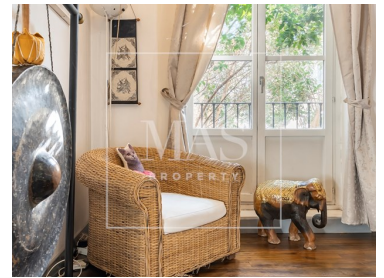

Your Logo Here
Friendly Real Estate

MASM07282

Reference

Scan the QR code to view the property

Madrid - Apartment

2

Bedrooms

2

Bathrooms

125

Area (m²)

780 000 €

(EUR €)

Stunning Duplex with 2 Bedrooms in Palacio

Enjoy sunny days on your private balcony and stay comfortable all year round with air conditioning in the summer and electric or gas heating in the winter. This apartment is a unique opportunity to live in the heart of Madrid, surrounded by history, culture, and all the city has to offer. Palacio is a historic and emblematic neighborhood located in the Centro district of Madrid. Home to iconic landmarks such as the Royal Palace, Almudena Cathedral, and Plaza de Oriente, it combines history, culture, and a unique atmosphere.

Its cobblestone streets, like those of Plaza de la Villa or Viaducto de Segovia, offer a journey to the past, while its array of restaurants, theaters, and modern shops guarantee a vibrant experience. With excellent public transportation connections and proximity to areas such as La Latina and Ópera, Palacio is ideal for those seeking to live in a privileged cultural environment in the heart of Madrid. Perfect for those seeking comfort, style, and an unbeatable location. Don't miss the opportunity to

Maximilian Stjernstrom

Real Estate Agent

+34673262123 · +34951203035

maximilian@masproperty.com

T +34 951560975 · T +34 951203035 · E info@maspropertymadrid.com

Calle del Mesón de Paredes, 1, 28012 Madrid Spain
AMI 010203

¹ (Call to national fixed network) | ² (Call to national mobile network)